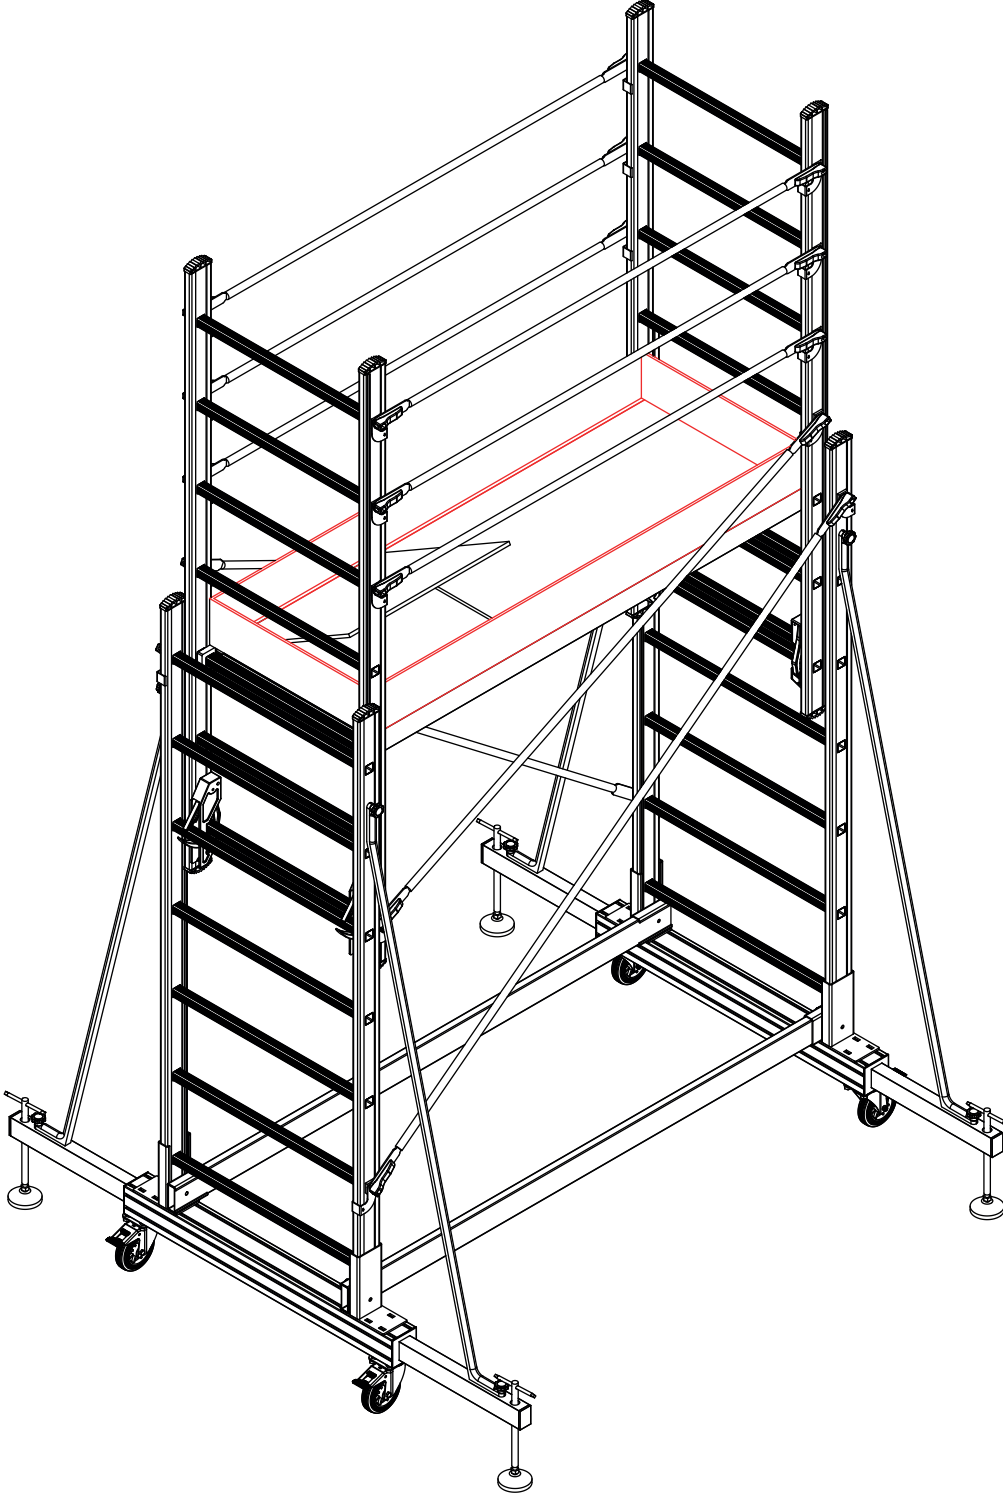

Step 2

- Place the narrow ladder in position so that it faces inwards and secure it with screws and thumb nuts.
(Image belongs to 7507.)

Aşama 3

- Dış merdiven çaprazlarınız yerine yerleştiriniz

Step 3

- Place your exterior stair crossbars in position
(Image belongs to 7507.)

Step 9

-Install the inner crossbars. (Image 7507 is relevant.)

Ařama 10

-Topukluęu yerine yerleřtiriniz.
(Görsel 7507 e aittir.)

Step 10

- Place the heel back in position.
(Image belongs to 7507.)

7507

7509