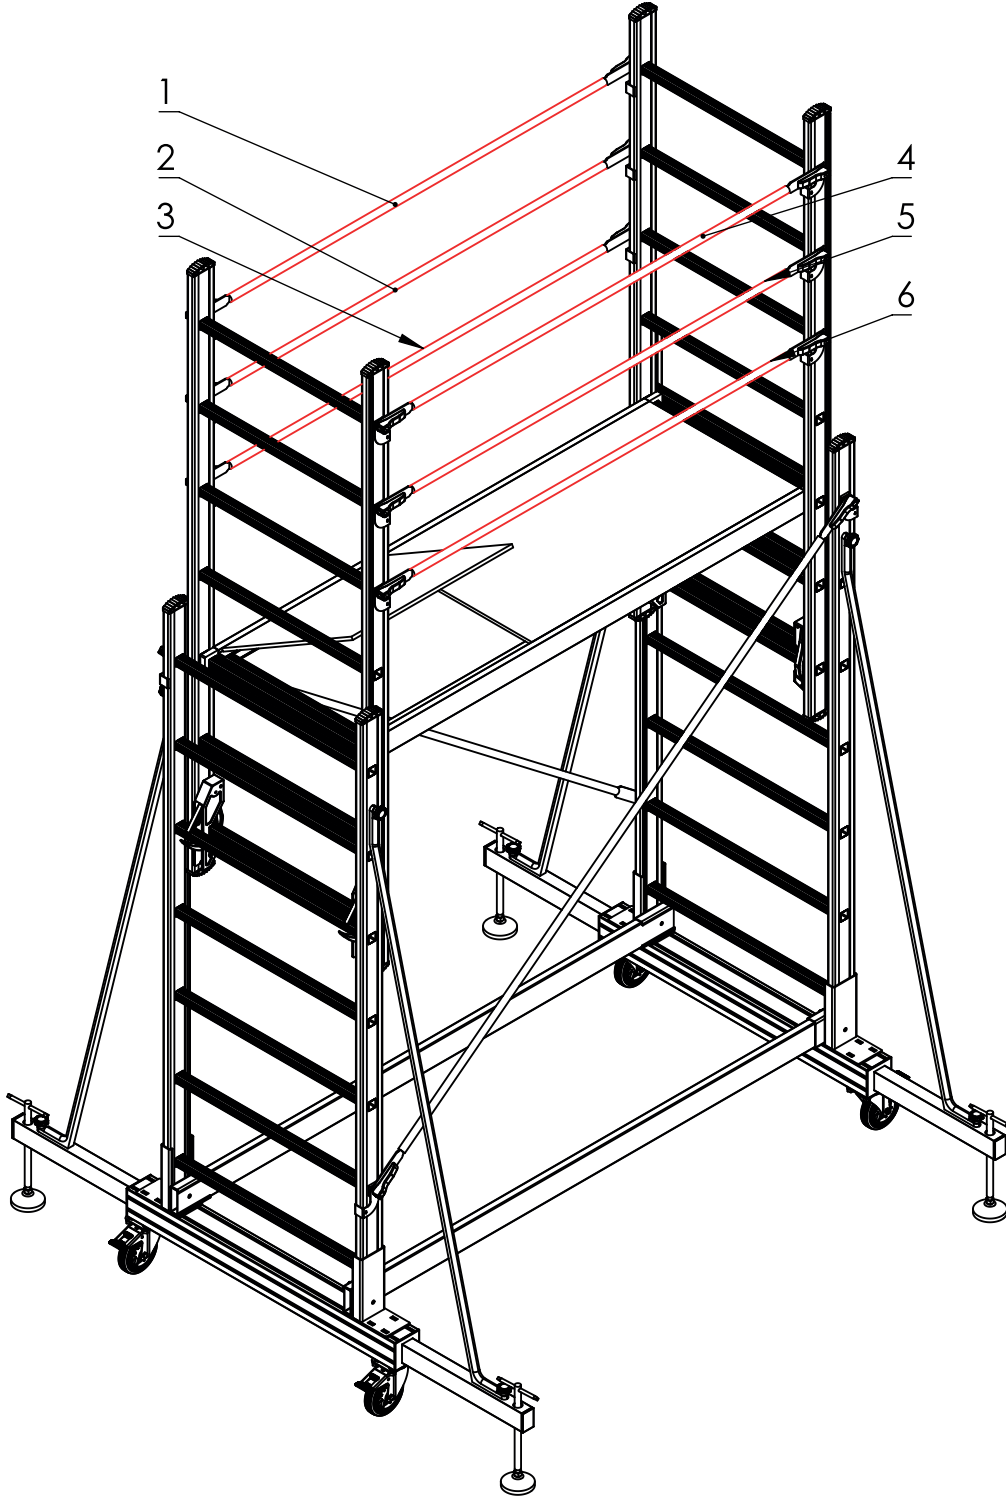

Ařama 8

-6 adet koruyucu ıtaları yerine sıkıca sabitleyiniz..(Görsel 7507 e aittir.)

Step 8

- Securely fasten the 6 protective strips in place. (Image 7507 is relevant.)