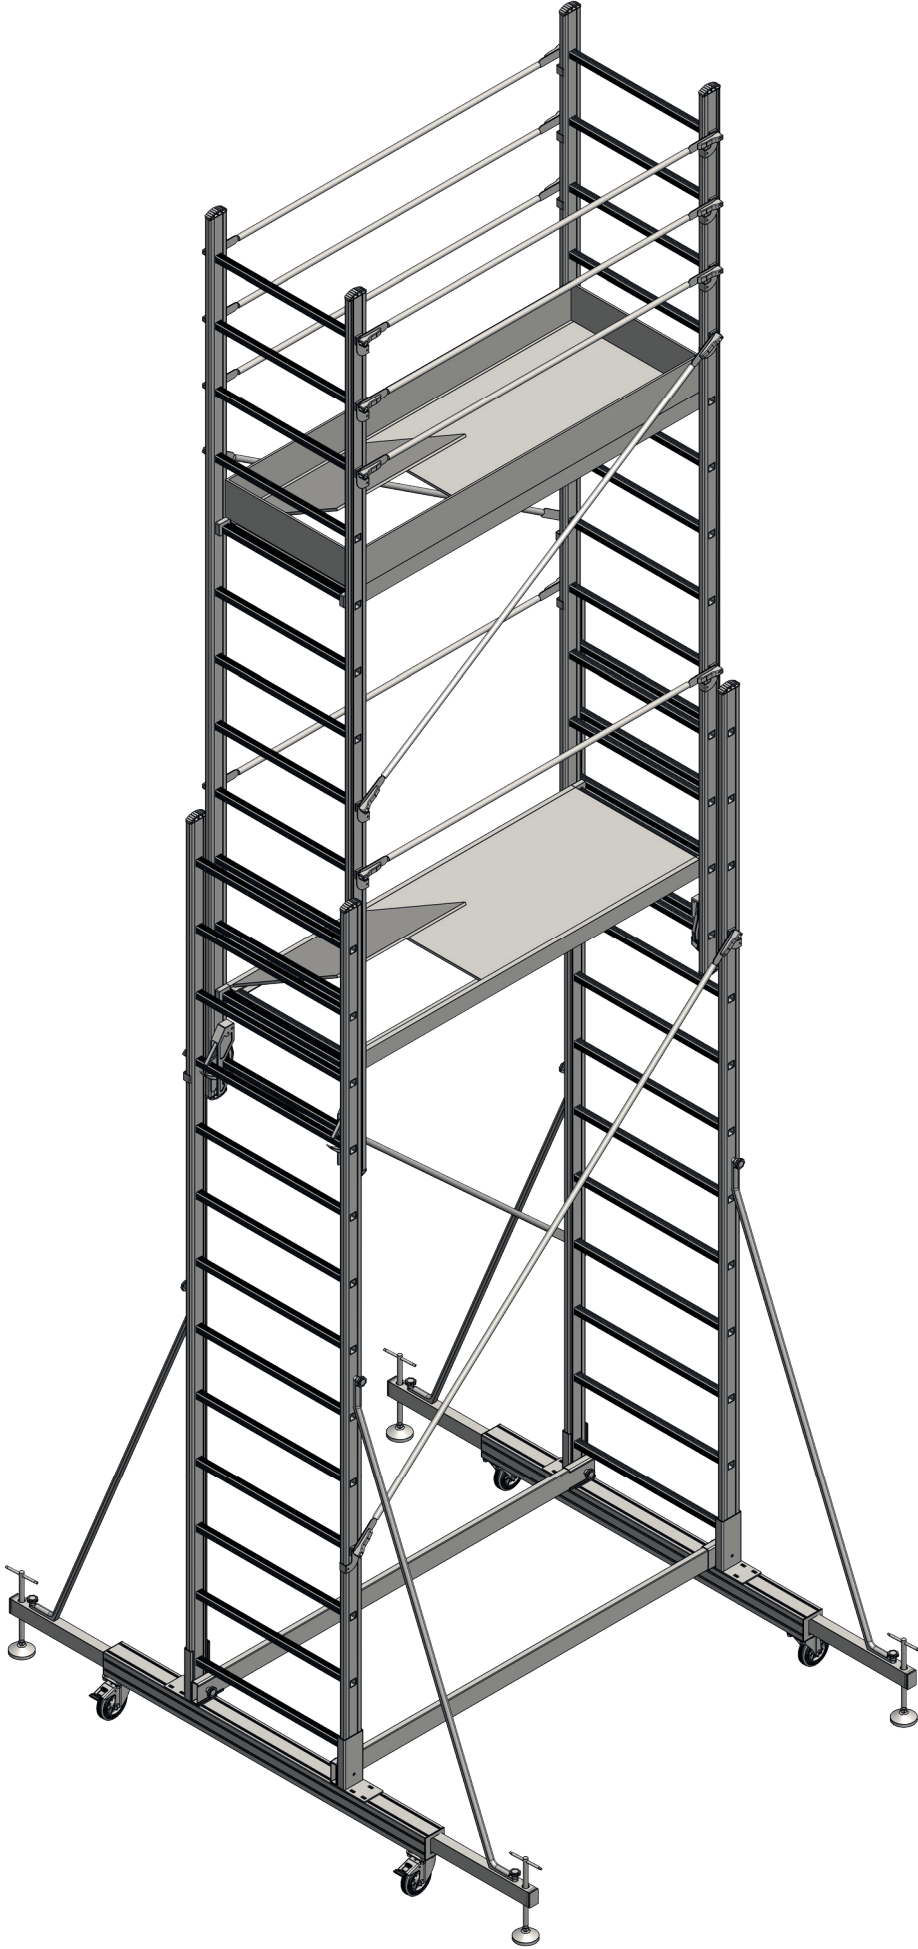

Step 2

- Place the narrow ladder in position so that it faces inwards and secure it with screws and thumb nuts.
(Image belongs to 7507.)

Aşama 3

- Dış merdiven çaprazlarınız yerine yerleştiriniz

Step 3

- Place your exterior stair crossbars in position
(Image belongs to 7507.)

Step 6

This step applies only to models 7515 and 7519.

Install your exterior stair crossbars (Image is for model 7515).

7515: 15.Basamak / Step 15
7519: 19.Basamak / Step 19

7515: 9.Basamak / Step 9
7519: 13.Basamak / Step 13

Step 9

-Install the inner crossbars. (Image 7507 is relevant.)

Ařama 10

-Topukluęu yerine yerleřtiriniz.
(Görsel 7507 e aittir.)

Step 10

- Place the heel back in position.
(Image belongs to 7507.)

7507

7509

7511

7513

7515

7519